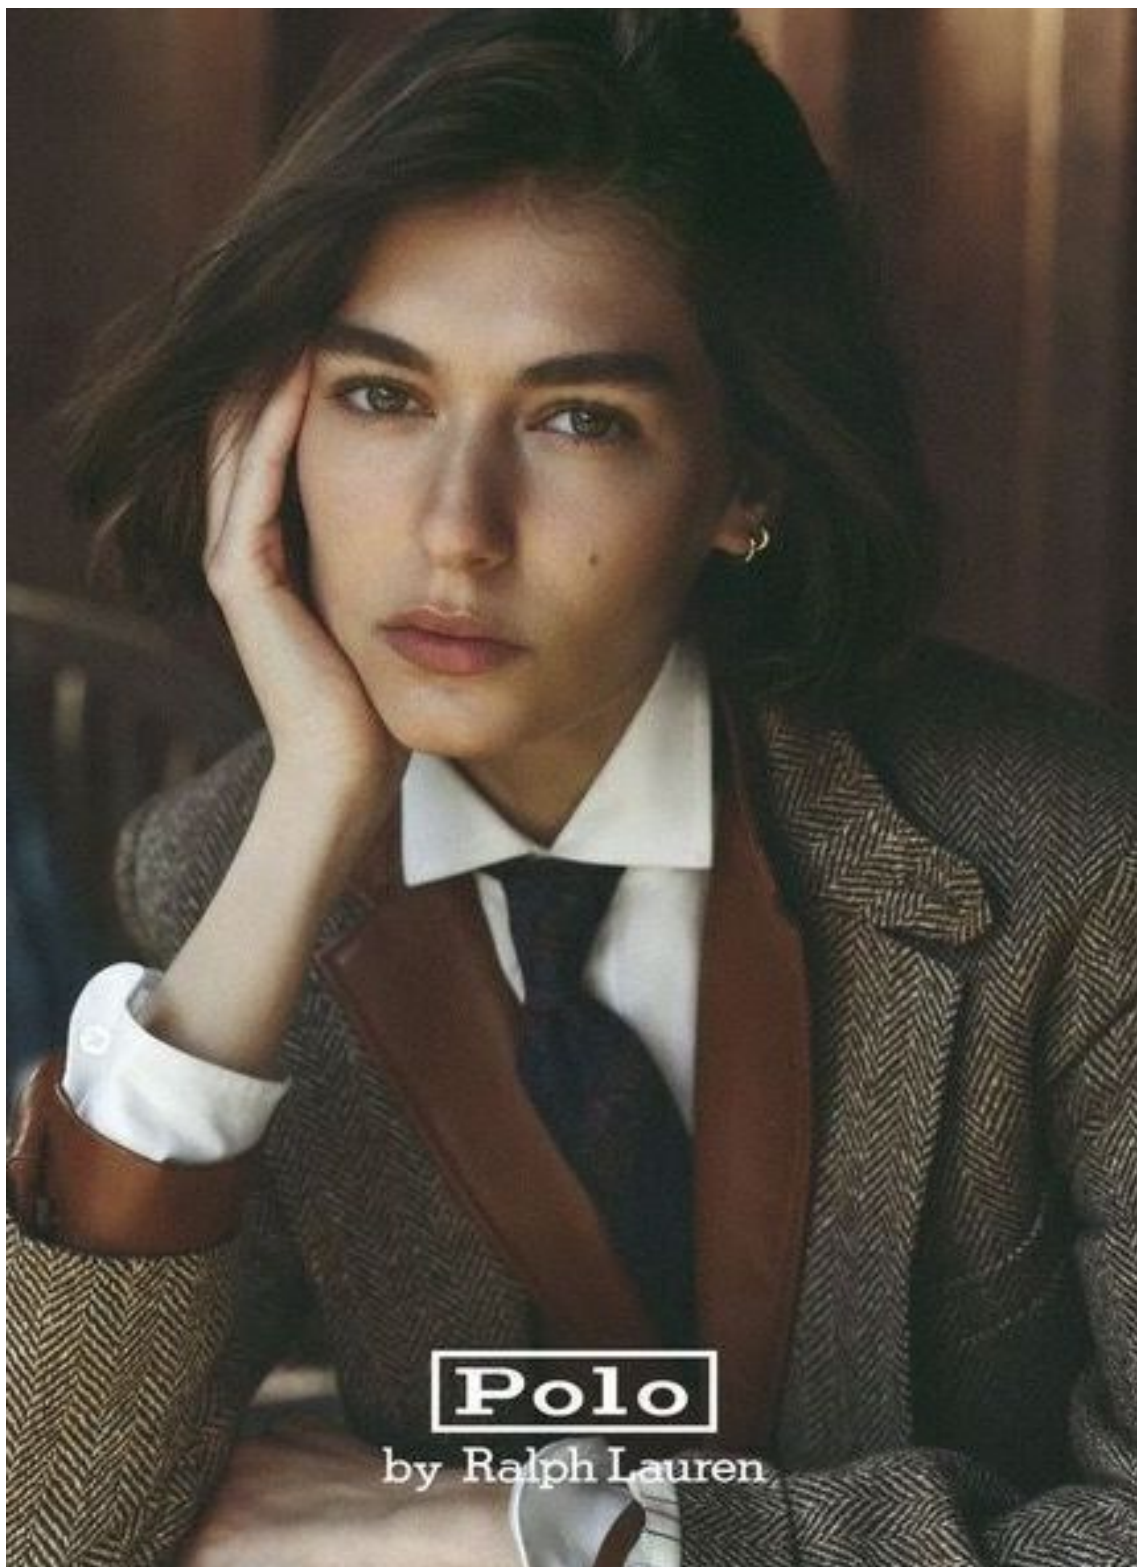

RAYSSA MEDEIROS

height 177 cm · bust 80 cm · cup A · waist 60 cm · hips 89 cm · dress 36

shoes size 39 · hair brown · eyes green